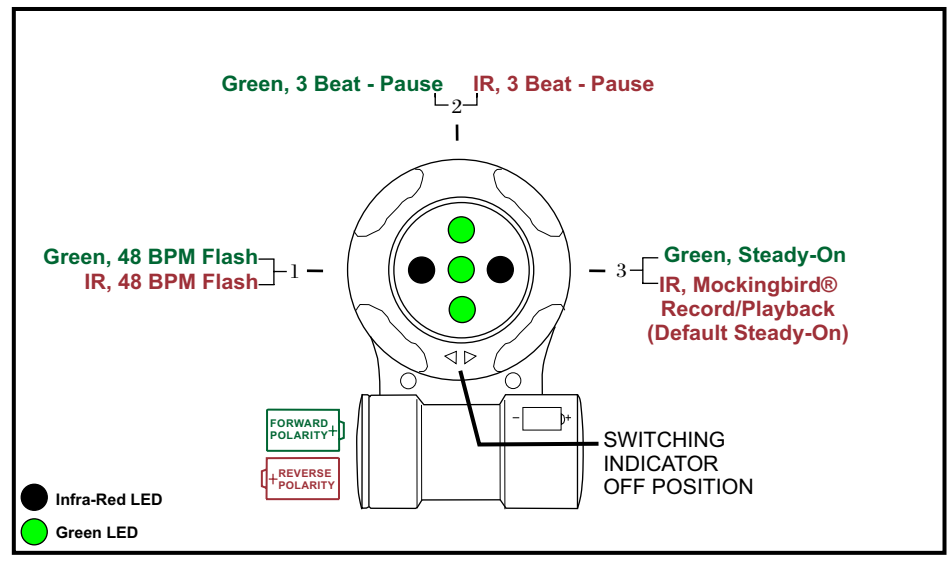

TECHNICAL SPECIFICATIONS

BATTERY SOURCE	One (1) Lithium 3Vdc (Type: 123A)
OPTIONAL BATTERY	1.5V AA with Adaptor Cap (P/N: 99013)
HOUSING COLORS AVAILABLE	Black or Tan (add -TAN to Product #)
HOUSING MATERIAL	High-Tech Polymer
HOUSING FINISH	Matte
DOMELENS	High Impact Polycarbonate, Clear
OPERATING TEMPERATURE	-20 to +65°C
STORAGE TEMPERATURE	-40 to +80°C
ENVIRONMENTAL SEAL	Fully Encapsulated Unit
WATERPROOF RATING	330Ft (100 Meters)
VISIBILITY RANGE	20 Miles (32km) IR, on a clear dark night
SWITCH RING ROTATION	Clockwise & Counterclockwise

PRODUCT NUMBER
02608-7

LIGHT FUNCTIONS

IR Radiation Characteristics

NOTES:
1- Beam radiation angles are based on theoretical emitter values and Adventure Lights' proprietary field test results using proprietary equipment. Results may vary depending on type of equipment used.

BATTERY DURATION*

Function	Duration (For all colors)
48 BPM Flash	16H
3 Beat - Pause	24H
Steady-On	8H

*For indication purposes only.
Duration may vary with temperature.

Mockingbird[®] Technology

Programmable with Near IR or High Output White Light Sources

Set your Playback function to:

- Quick Strobe Flash
- Slow Flash
- S O S Distress Signal
- Use Your Imagination!

Accessories for VIP™

To Complete your System

Universal Mount
P/N: 99001

Multi-purpose mounting unit. Can pivot VIP 180 degrees in ten 18 degree steps.