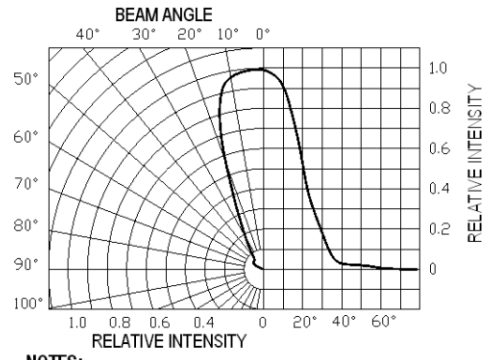

TECHNICAL SPECIFICATIONS

BATTERY SOURCE	One (1) Lithium 3Vdc (Type: 123A)
OPTIONAL BATTERY	1.5V AA with Adaptor Cap (P/N: 99013)
HOUSING COLORS AVAILABLE	Black or Tan (add -TAN to Product #)
HOUSING MATERIAL	High-Tech Polymer
HOUSING FINISH	Matte
DOMELENS	High Impact Polycarbonate, Clear
OPERATING TEMPERATURE	-20 to +65°C
STORAGE TEMPERATURE	-40 to +80°C
ENVIRONMENTAL SEAL	Fully Encapsulated Unit
WATERPROOF RATING	330Ft (100 Meters)
VISIBILITY RANGE	20 Miles (32km) IR, on a clear dark night
SWITCH RING ROTATION	Clockwise & Counterclockwise

PRODUCT NUMBER
02608-7

LIGHT FUNCTIONS

IR Radiation Characteristics

NOTES:
1- Beam radiation angles are based on theoretical emitter values and Adventure Lights' proprietary field test results using proprietary equipment. Results may vary depending on type of equipment used.